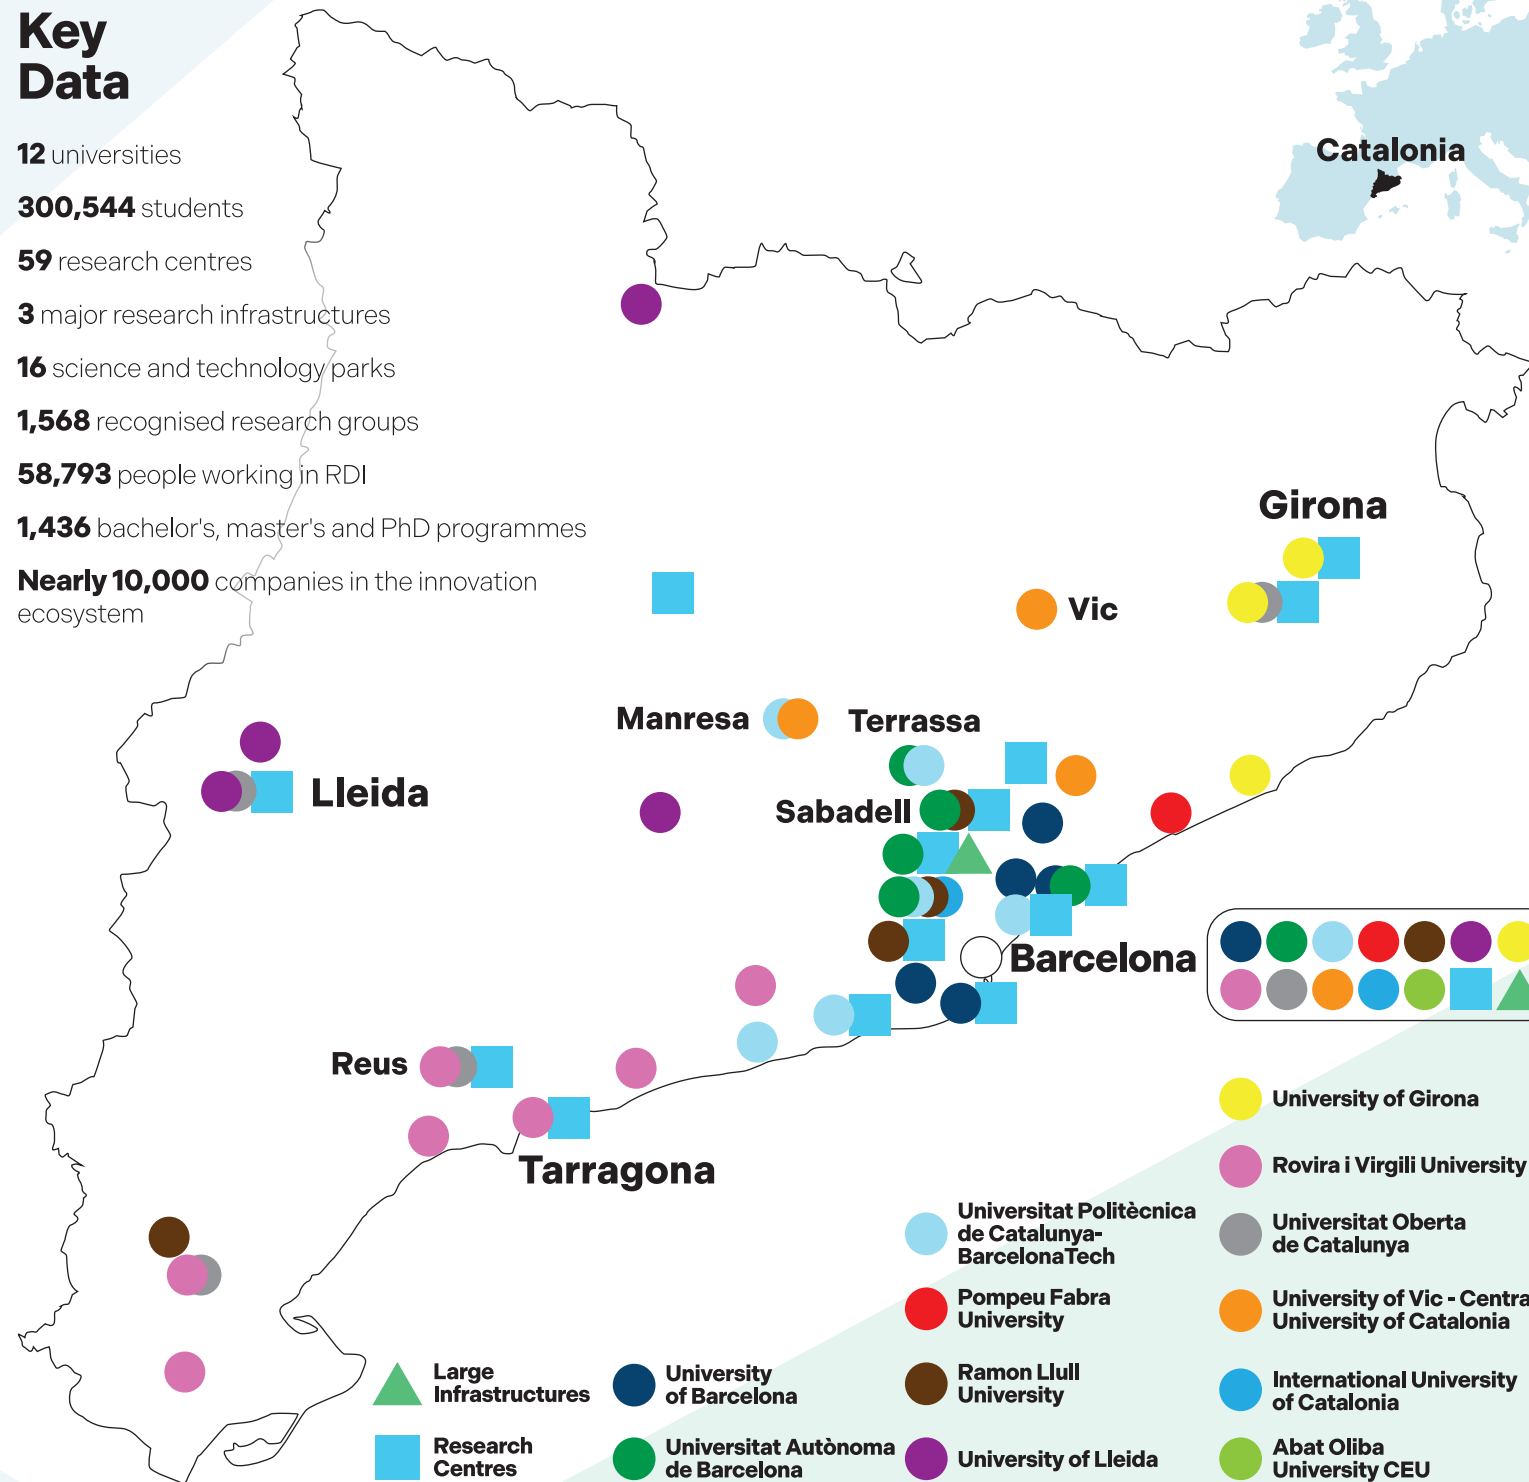

Universitat Politècnica de Catalunya-BarcelonaTech

- Diagonal Nord Campus. **Barcelona**
- Diagonal Sud Campus. **Barcelona**
- Diagonal-Besòs Campus. **Barcelona/Sant Adrià de Besòs**
- Nàutica Campus. **Barcelona**
- Baix Llobregat Campus. **Castelldefels**
- Manresa Campus
- Sant Cugat del Vallès Campus
- Terrassa Campus
- Vilanova i la Geltrú Campus
- Euncet Business School (EUNCET). **Terrassa/Barcelona**

Pompeu Fabra University

- Ciutadella Campus. **Barcelona**
- Poblenou Campus. **Barcelona**
- Mar Campus. **Barcelona**
- TecnoCampus Mataró
- School of International Business (ESCI). **Barcelona**
- Hospital del Mar Nursing School (ESIHMar). **Barcelona**
- BIST Dolores Aleu Graduate Centre (BIST DAGC). **Barcelona**
- Barcelona School of Economics (BSE). **Barcelona**
- UPF Barcelona School of Management (UPF-BSM). **Barcelona**
- Barcelona Institute for International Studies (IBEI). **Barcelona**

Key Data

12 universities

300,544 students

59 research centres

3 major research infrastructures

16 science and technology parks

1,568 recognised research groups

58,793 people working in RDI

1,436 bachelor's, master's and PhD programmes

Nearly 10,000 companies in the innovation ecosystem

Universities

Ramon Llull University

- IQS. **Barcelona**
- Blanquerna. **Barcelona**
- La Salle. **Barcelona**
- ESADE Business School. **Barcelona/Sant Cugat del Vallès**
- Pere Tarrés Faculty of Social Education and Social Work. **Barcelona**
- Ebro Observatory University Institute. **Roquetes**
- Borja Institute of Bioethics. **Esplugues de Llobregat**
- Vidal i Barraquer University Institute of Mental Health. **Barcelona**
- ESDi Higher School of Design. **Barcelona/Sabadell**